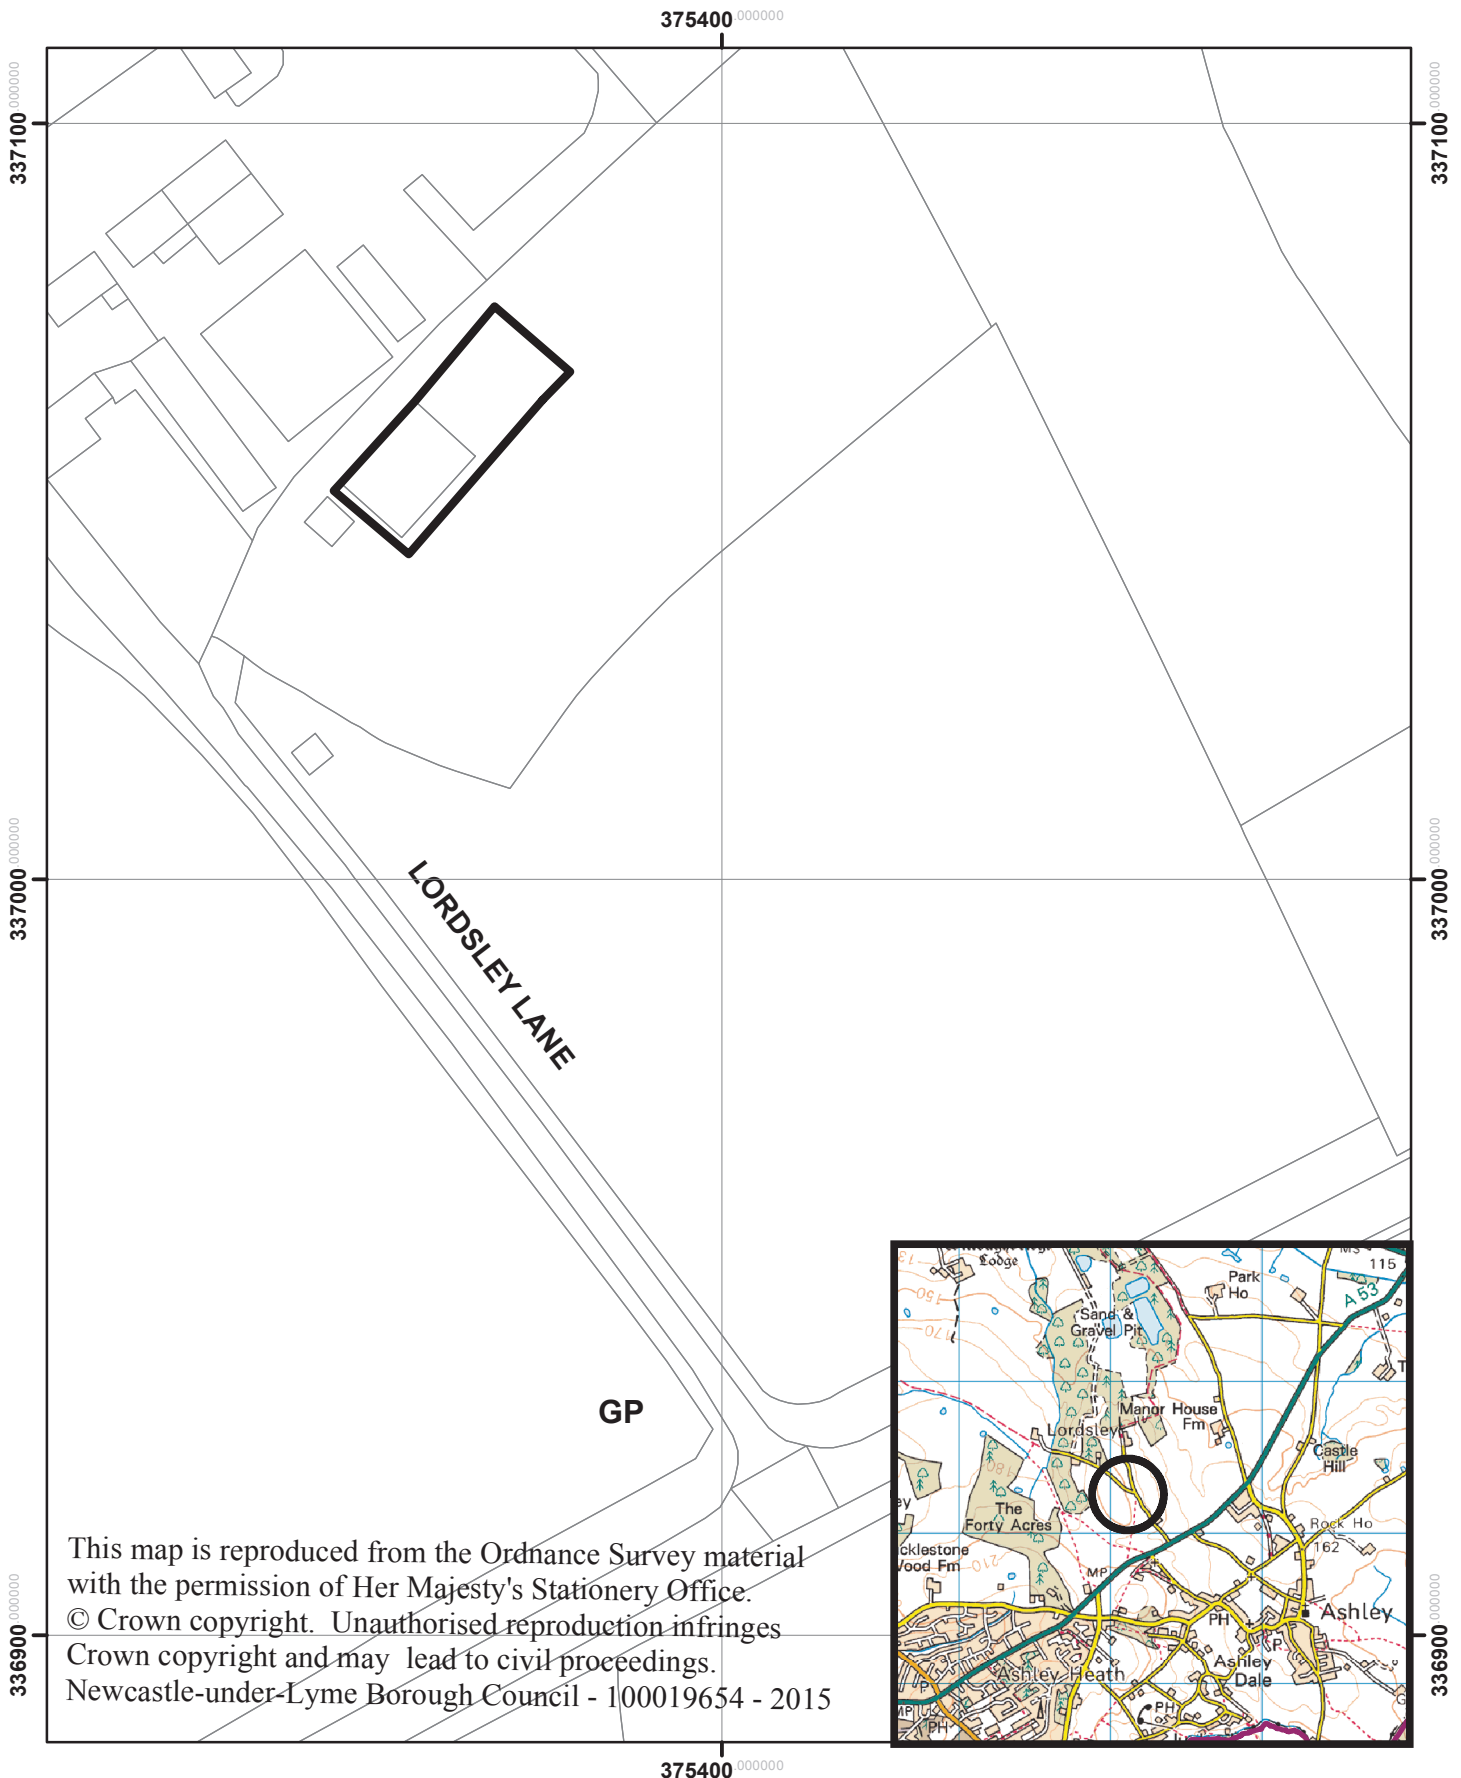

Land SE of Hollycroft Farm, Lordsley Lane, Ashley
15/00814/FUL

Newcastle under Lyme Borough Council
Planning & Development Services
Date 10.11.2015

1:1,000